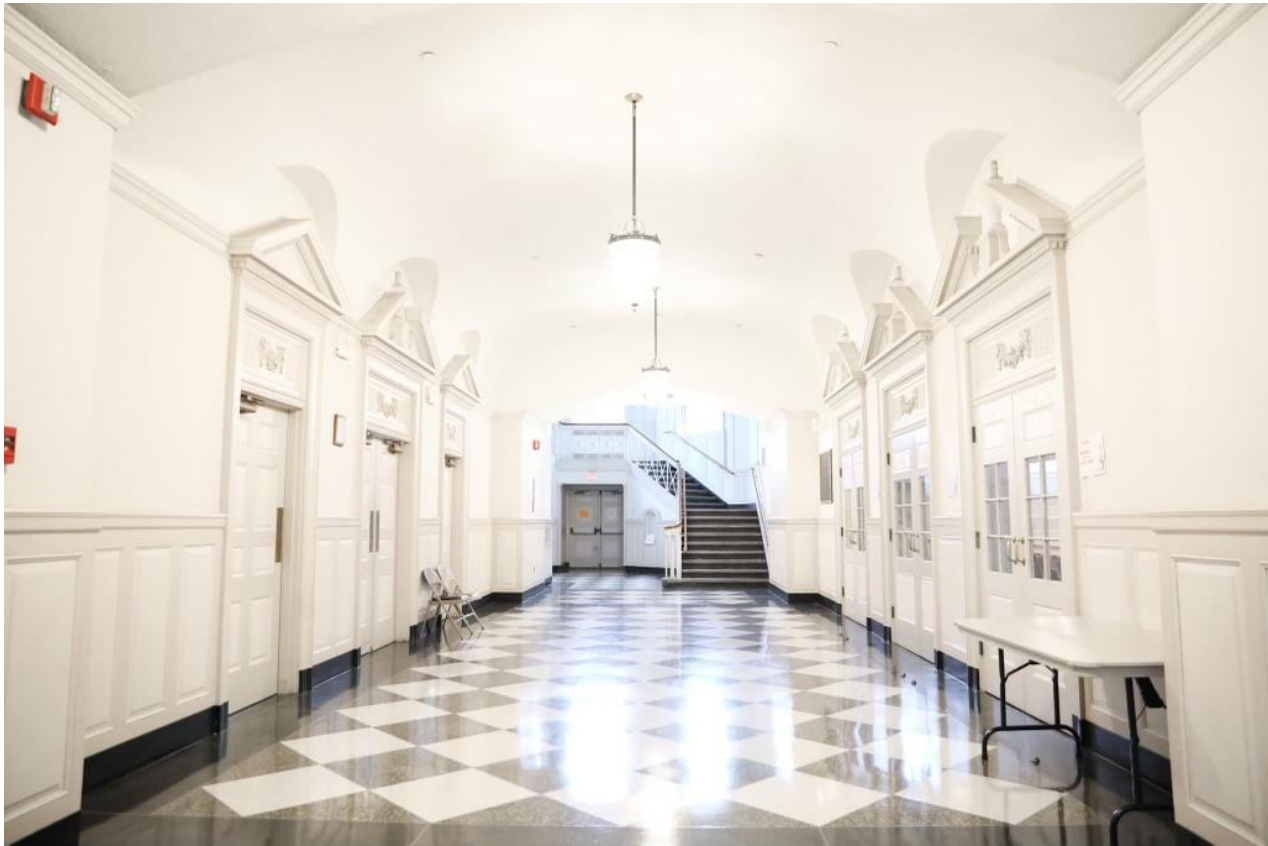

Audience
View

Stage
View

Foyer with
restrooms
&
Mezzanine
access

Green
Room &
Dressing
Rooms
with direct
stage access

Dressing Room with vanity located in the Green Room

Mary McCarthy Room (rehearsal room with dressing areas for conductors /soloists)